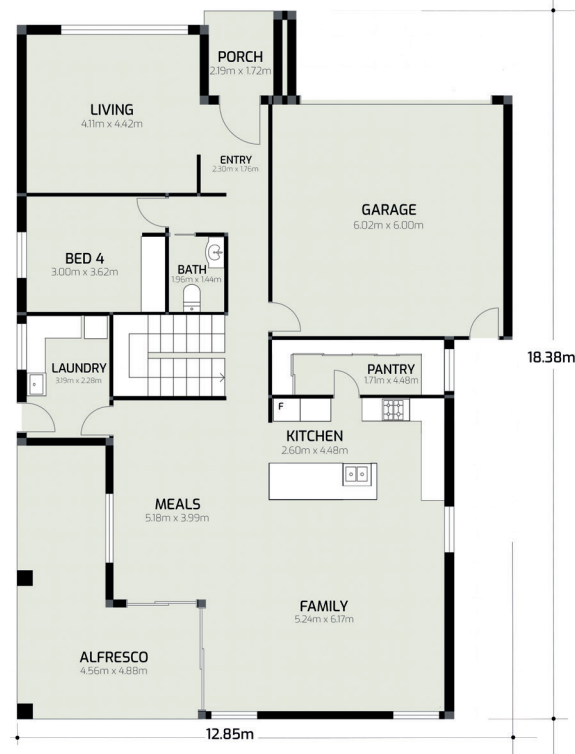

GENERAL INFORMATION

ALFRESCO	22.93 m ²
PORCH	3.75 m ²
TOTAL NON GFA	26.68m²
LOWER FLOOR	141.00 m ²
GARAGE	40.00 m ²
UPPER FLOOR	117.00 m ²
TOTAL GFA	298.00 m²

Macnamara - BaSaj

E: info@rojasconstructions.com.au
P: 0408 414 710
www.rojasconstructions.com.au